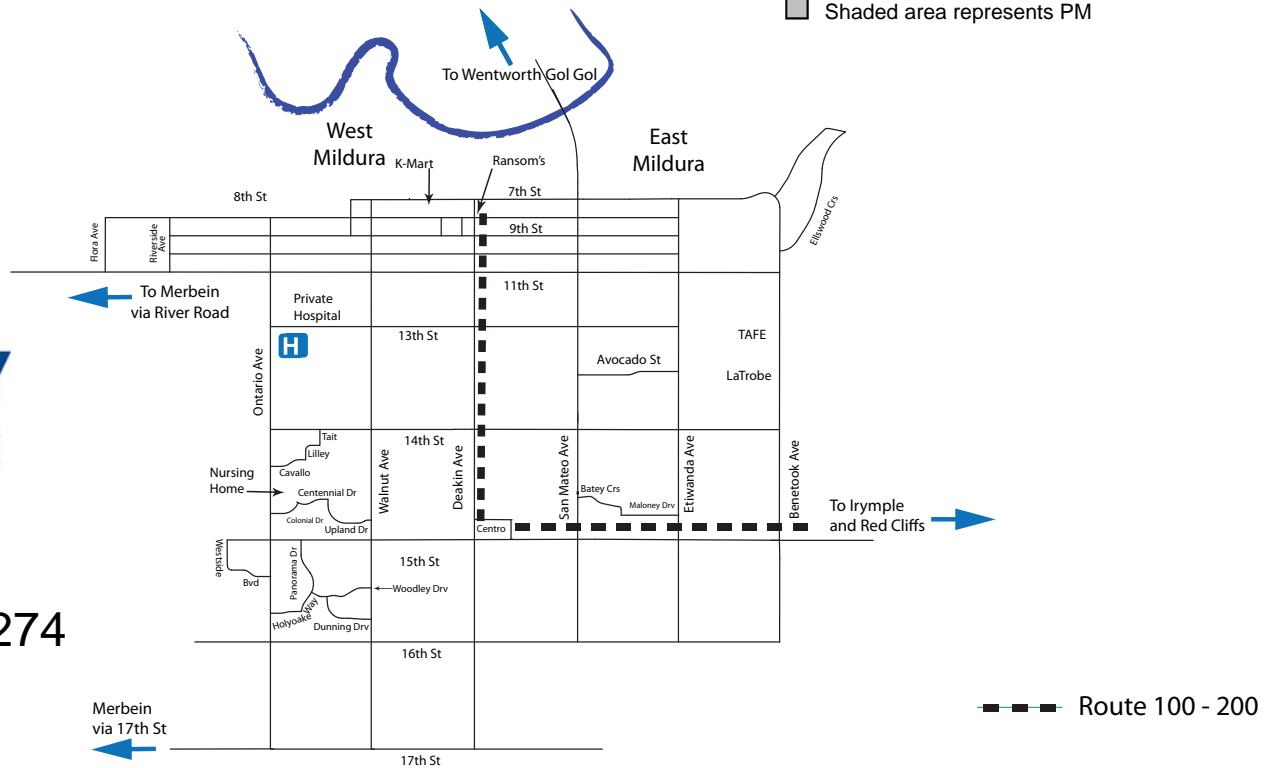

RED CLIFFS → MILDURA departs Barclay Square

MONDAY TO FRIDAY														FRIDAY ONLY		SATURDAY										SUNDAY & PUBLIC HOLIDAYS					
Route 200	DEPART RED CLIFFS	6:55	7:45	8:15	8:45	9:15	10:15	11:15	12:15	1:30	2:30	3:30	4:30	5:10	6:10	7:00	8:30	9:30	8:30	9:30	10:30	11:30	12:45	1:45	3:30	5:30	6:30	10:30	12:30	2:30	4:30
	IRYMPLE	7:00	7:50	8:20	8:50	9:20	10:20	11:20	12:20	1:35	2:35	3:35	4:35	5:15	6:15	7:05	8:35	9:35	8:35	9:35	10:35	11:35	12:50	1:50	3:35	5:35	6:35	10:35	12:35	2:35	4:35
	CENTRO	7:05	7:55	8:25	8:55	9:25	10:25	11:25	12:25	1:40	2:40	3:40	4:40	5:20	6:20	7:10	8:40	9:40	8:40	9:40	10:40	11:40	12:55	1:55	3:40	5:40	6:40	10:40	12:40	2:40	4:40
	ARRIVES MILDURA	7:20	8:15	8:40	9:10	9:40	10:40	11:40	12:40	1:55	2:55	3:55	4:55	5:35	6:30	7:20	8:55	9:55	8:55	9:55	10:55	11:55	1:10	2:10	3:55	5:55	6:55	10:55	12:55	2:55	4:55

PASSENGERS PLEASE NOTE

- Timetables show approximate times only
- Passengers should be at bus stops AT LEAST 5 minutes before published departure times
- There are no services on Christmas Day
- Prams, pushers and shopping jeeps, golf buggies and similar items may be carried free of charge, as long as the comfort, access and safety of other passengers are not affected.

T = Includes Red Cliffs Town Service

■ Shaded area represents PM

www.sunbus.net.au Phone 5023 0274